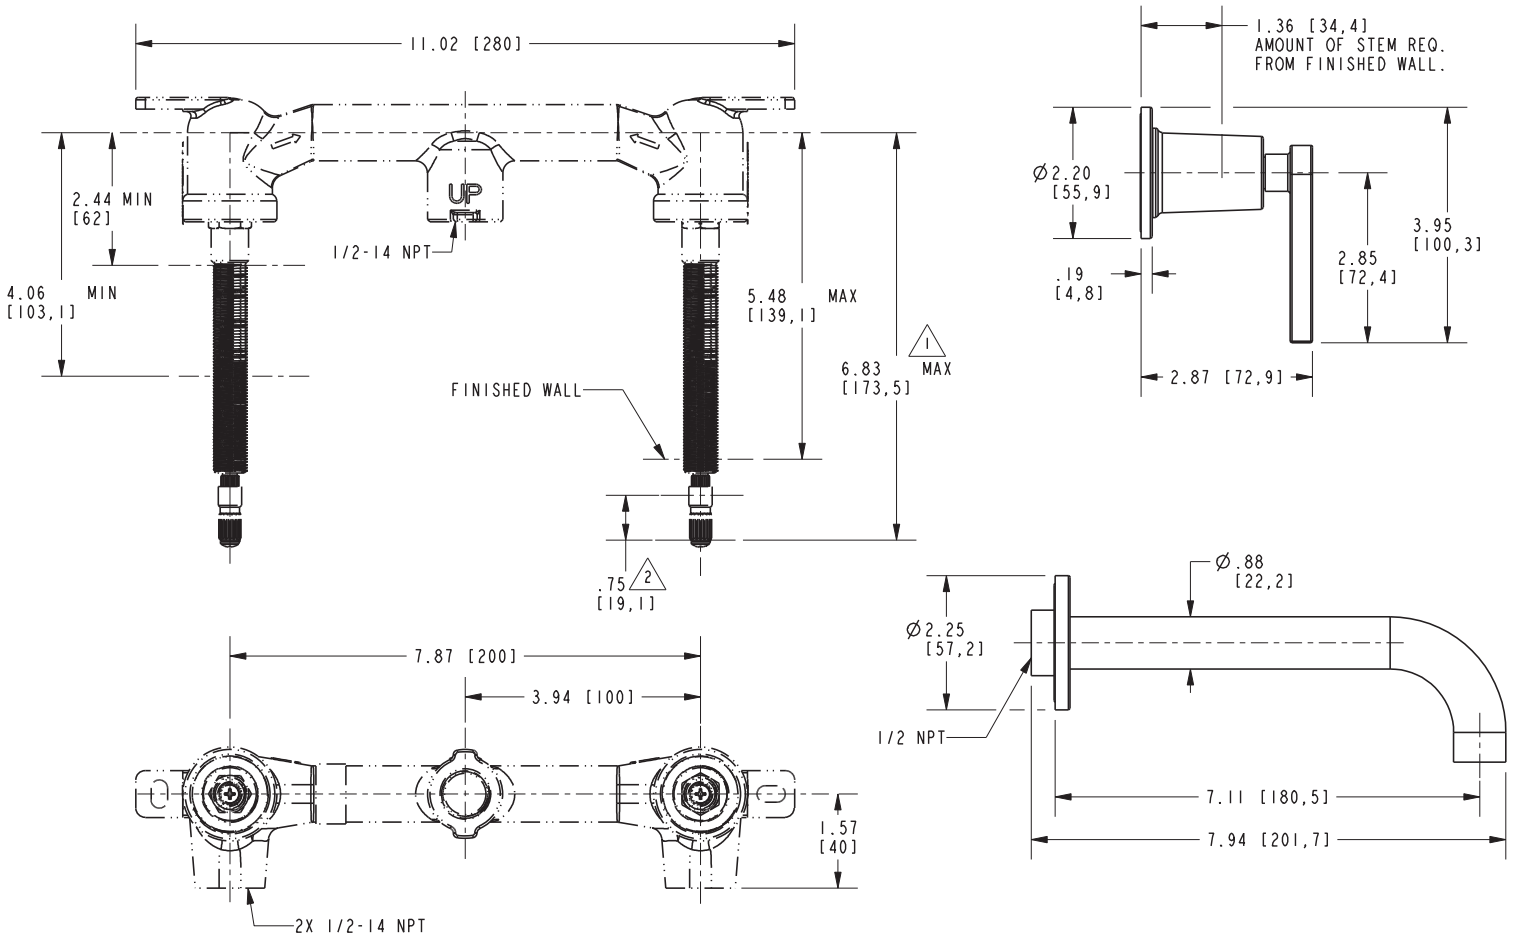

DORRANCE

Features

- Solid brass construction
- ADA compliant contemporary lever handles
- 7-1/8" (18.1 cm) spout reach (wall-to-center)
- 1/2" NPT spout inlet fitting
- Intended for use with Newport Brass rough valve as specified (Required Accessory)
- Rough valve incorporates a brass valve body assembly
- Rough valve incorporates quarter-turn washerless ceramic disc valve cartridges
- 1.2 gallons (4.5 liters) per minute maximum flow rate

Required Accessory: Trim, above, and Rough Valve Kit, below, must both be specified

Application	Wall Lavatory Valve
Description	2-Cartridge Assembly
Inlet/Outlet	1/2"
Part Number	1-532T
Image	

Product Specification: Add "Color / Finish" suffix to Model number, below.

The Wall-Mounted Lavatory Faucet shall be made of solid brass construction. Wall-Mounted Lavatory Faucet shall incorporate ADA compliant lever handles and a 7-1/8" (18.1 cm) spout (wall-to-center) that incorporates a 1/2" NPT inlet fitting. Rough valve shall incorporate a brass valve body assembly and quarter-turn washerless ceramic disc valve cartridges. Wall-Mounted Lavatory Faucet shall be Newport Brass Model 3-2971/____ and Newport Brass rough valve shall be 1-532T.

3-2971

PRODUCT DIMENSIONS *(Units are in inches)*

NOTES:

- 1. CUT STEM AS SHOWN.
- 2. CUT ALL THREADS 0.75" SHORTER THAN STEM

Dorrance Wall-Mount Lavatory Faucet
3-2971

NEWPORT BRASS
 Flawless Beauty. From Faucet to Finish.™